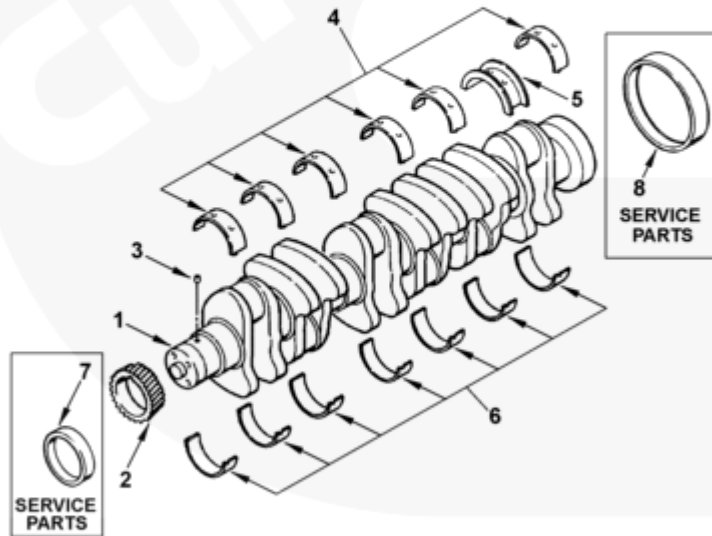

ks900gb

[SMALL](#) | [MEDIUM](#) | [LARGE](#)

Cart	Ref No	Part Number	Part Description	Required	Remarks
View My Cart					
		BP9787	Crankshaft And Bearings		Crankshaft and Bearings
☐		3908032	Assembly Crankshaft	1	6B, 6BT, 6BTA 5.9
☐	1	3907804	Engine Crankshaft	1	NOTE: Replaces (3905619)
☐	2	3919680	Crankshaft Gear	1	
☐	3	3904483	Pin Dowel	1	

We use cookies on this site to enhance your experience.

x

By clicking any link on this page, you give consent for us to set cookies. For more information, see our [Privacy and Legal page](#).